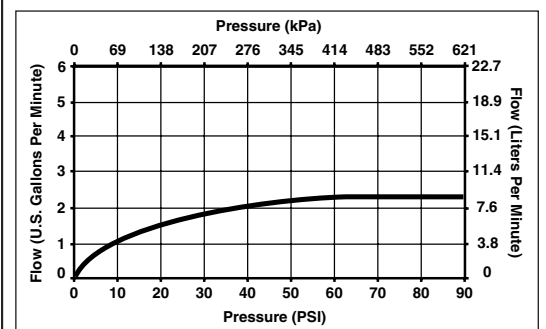

COMPLIES WITH:

- ASME A112.18.1 / CSA B125.1
- Indicates ADA compliance to ICC/ANSI A117.1
- IAPMO Listed
- CSA Certified